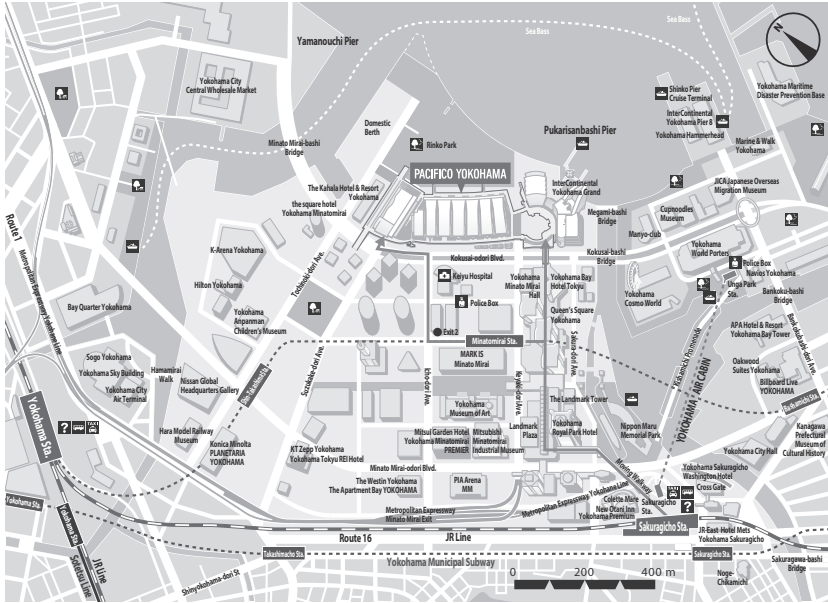

PACIFICO YOKOHAMA ACCESS GUIDE

About 40 minutes by direct limousine bus from Haneda Airport
Nearest stations: Minatomirai Line Minatomirai Station / JR Sakuragicho Station
1-1-1 Minato Mirai, Nishi-ku, Yokohama 220-0012, Japan Tel: +81-45-221-2155 (General Information)
*To PACIFICO Yokohama North: 1-1-2, Minato Mirai, Nishi-ku, Yokohama