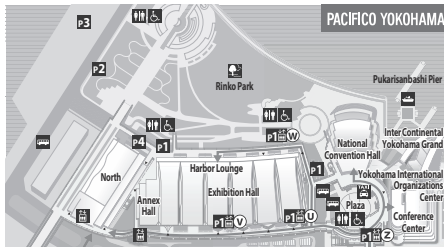

PACIFICO YOKOHAMA ACCESS GUIDE

About 40 minutes by direct limousine bus from Haneda Airport
Nearest stations: Minatomirai Line Minatomirai Station / JR Sakuragicho Station
1-1-1 Minato Mirai, Nishi-ku, Yokohama 220-0012, Japan Tel: +81-45-221-2155 (General Information)
*To PACIFICO Yokohama North: 1-1-2, Minato Mirai, Nishi-ku, Yokohama