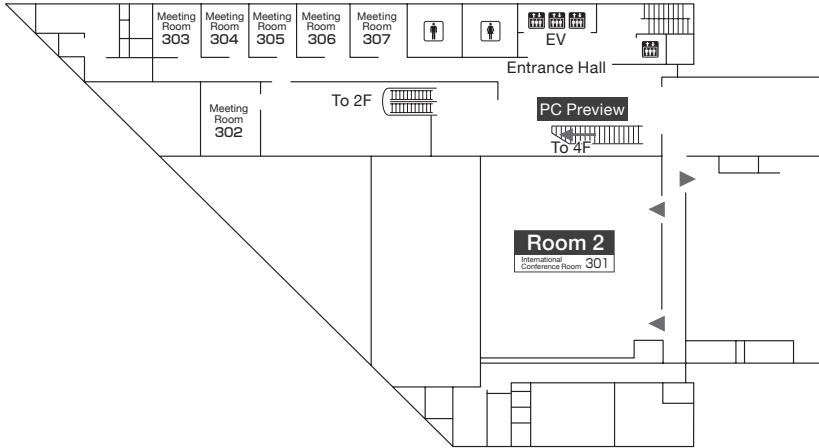

Floor Map

Kobe Convention Center B1F,1F

※To reach Rooms 2,3,4,5 from Room 1, you may take elevator from B1F or elevator/escalator from 2F.

Kobe Convention Center 2F

To Shimin-Hiroba Station and Portopia Hotel Connecting Passage.

Floor Map

Kobe Convention Center 3F

Kobe Convention Center 4F

Stairs connecting 4F and 5F.

Kobe Convention Center 5F

Stairs connecting 4F and 5F.

Floor Map

Kobe International Exhibition Hall No.1 Building 2F Exhibition Hall