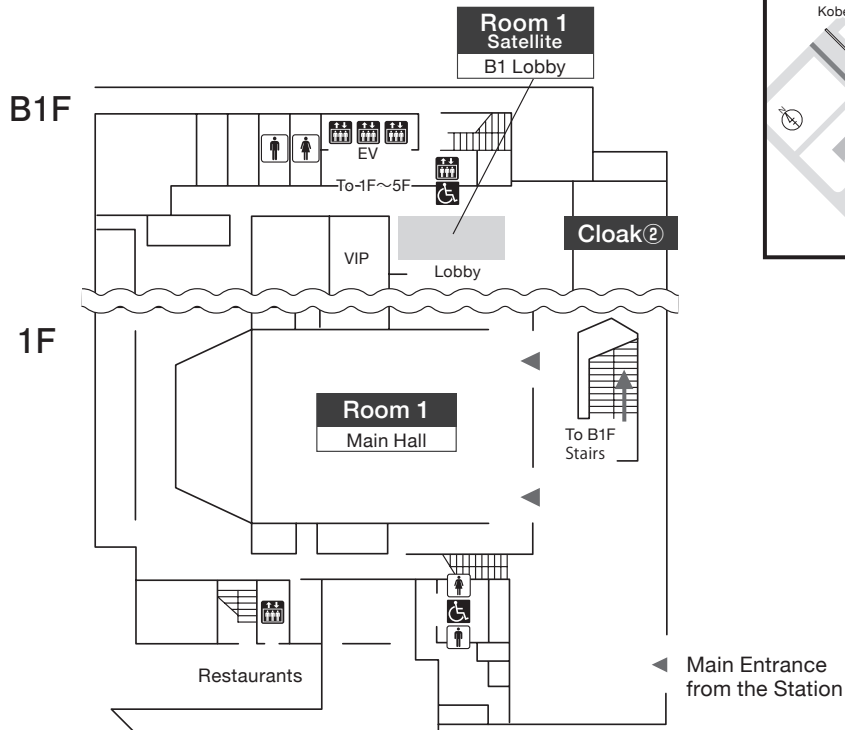

Floor Map

Kobe Convention Center B1F,1F

※To reach Rooms 2,3,4,5 from Room 1, you may take elevator from B1F or elevator/escalator from 2F.

Kobe Convention Center 2F

To Shimin-Hiroba Station and Portopia Hotel Connecting Passage.

Floor Map

Kobe Convention Center 3F

Kobe Convention Center 4F

Stairs connecting 4F and 5F.

Kobe Convention Center 5F

Stairs connecting 4F and 5F.

Floor Map

Kobe International Exhibition Hall No.1 Building 2F Exhibition Hall