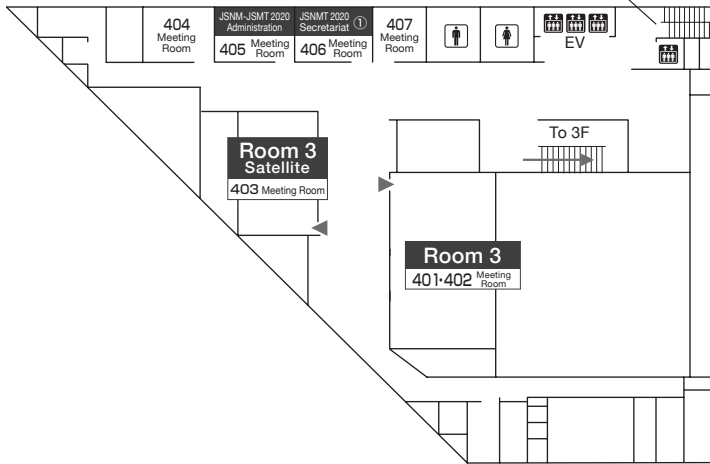

Floor Map

Kobe Convention Center B1F,1F

※To reach Rooms 2,3,4,5 from Room 1, you may take elevator from B1F or elevator/escalator from 2F.

Kobe Convention Center 2F

To Shimin-Hiroba Station and Portopia Hotel Connecting Passage.

Floor Map

Kobe Convention Center 3F

Kobe Convention Center 4F

Stairs connecting 4F and 5F.

Kobe Convention Center 5F

Stairs connecting 4F and 5F.

Floor Map

Kobe International Exhibition Hall No.1 Building 2F Exhibition Hall