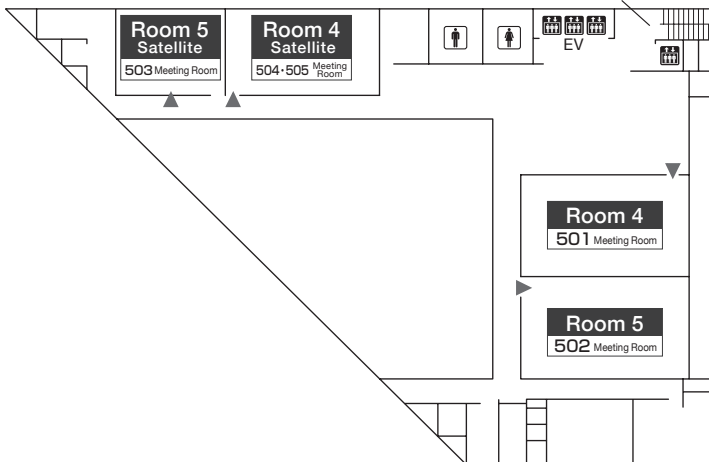

Floor Map

Kobe Convention Center B1F,1F

※To reach Rooms 2,3,4,5 from Room 1, you may take elevator from B1F or elevator/escalator from 2F.

Kobe Convention Center 2F

To Shimin-Hiroba Station and Portopia Hotel Connecting Passage.

Floor Map

Kobe Convention Center 3F

Kobe Convention Center 4F

Stairs connecting 4F and 5F.

Kobe Convention Center 5F

Stairs connecting 4F and 5F.

Floor Map

Kobe International Exhibition Hall No.1 Building 2F Exhibition Hall