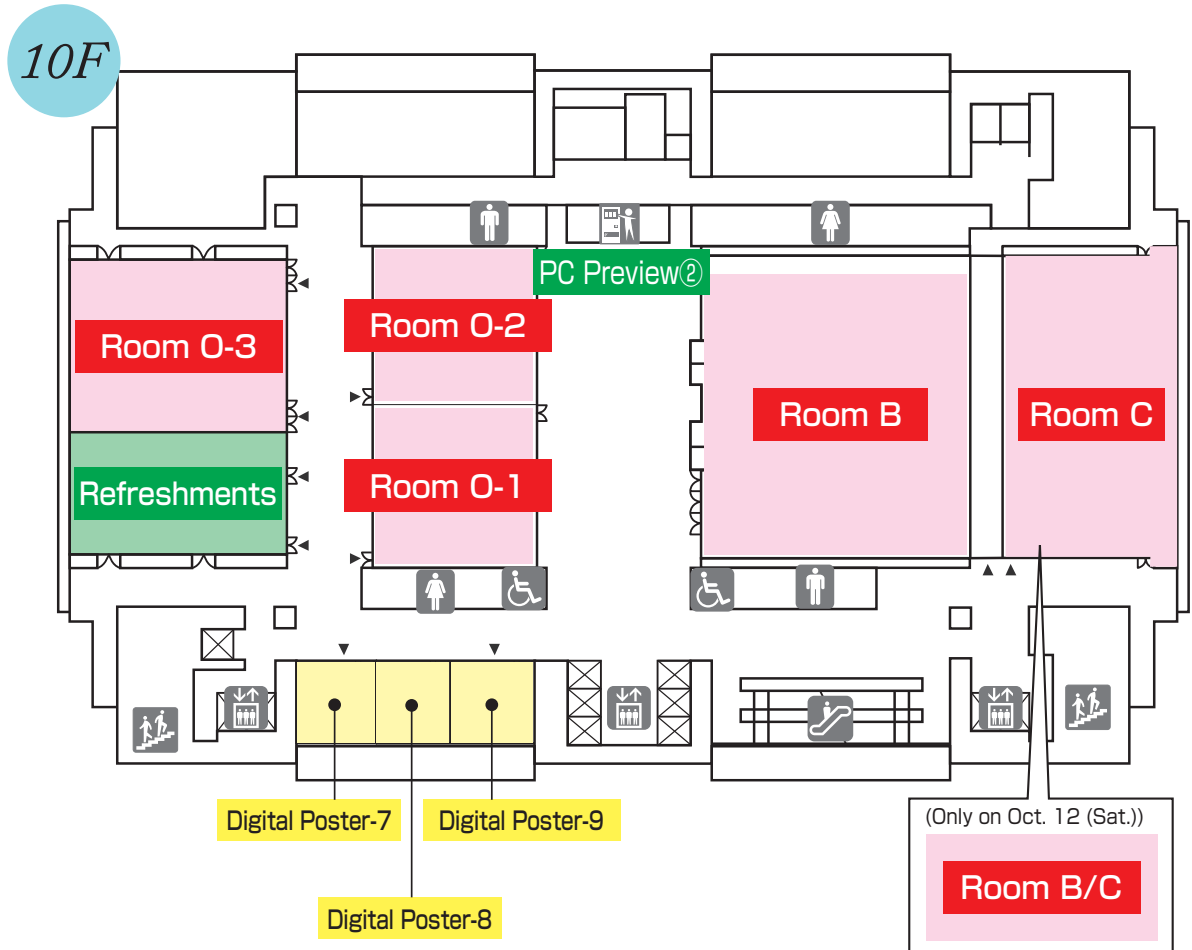

Floor Plan

Osaka International Convention Center

Floor Plan

Osaka International Convention Center

Floor Plan

Osaka International Convention Center

Floor Plan

Osaka International Convention Center

Floor Plan

RIHGA Royal Hotel

※ Only on Oct. 11 (Fri.)

Tower Wing

2F

3F

* Upper than 3F, Tower Wing and West Wing are not Connected.