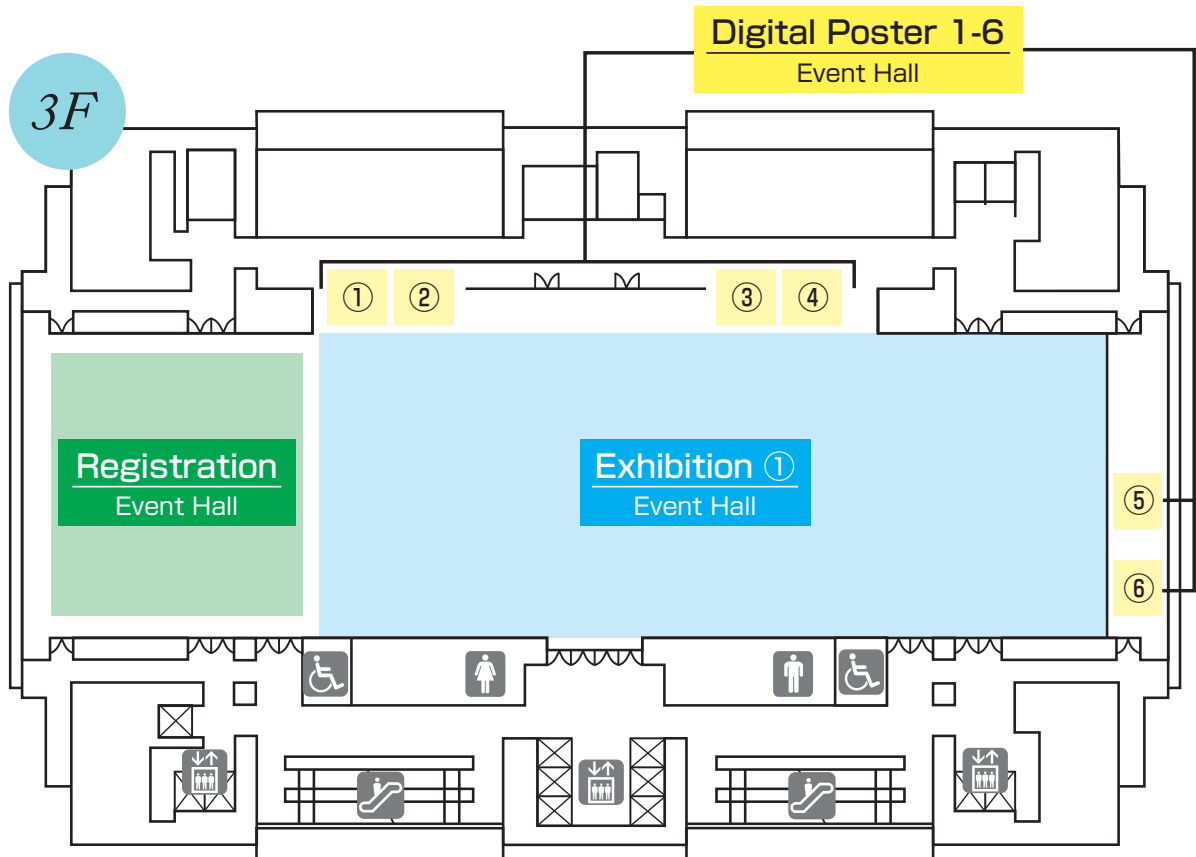

Floor Plan

Osaka International Convention Center

Floor Plan

Osaka International Convention Center

Floor Plan

Osaka International Convention Center

Floor Plan

Osaka International Convention Center

Floor Plan

RIHGA Royal Hotel

※ Only on Oct. 11 (Fri.)

Tower Wing

2F

3F

* Upper than 3F, Tower Wing and West Wing are not Connected.